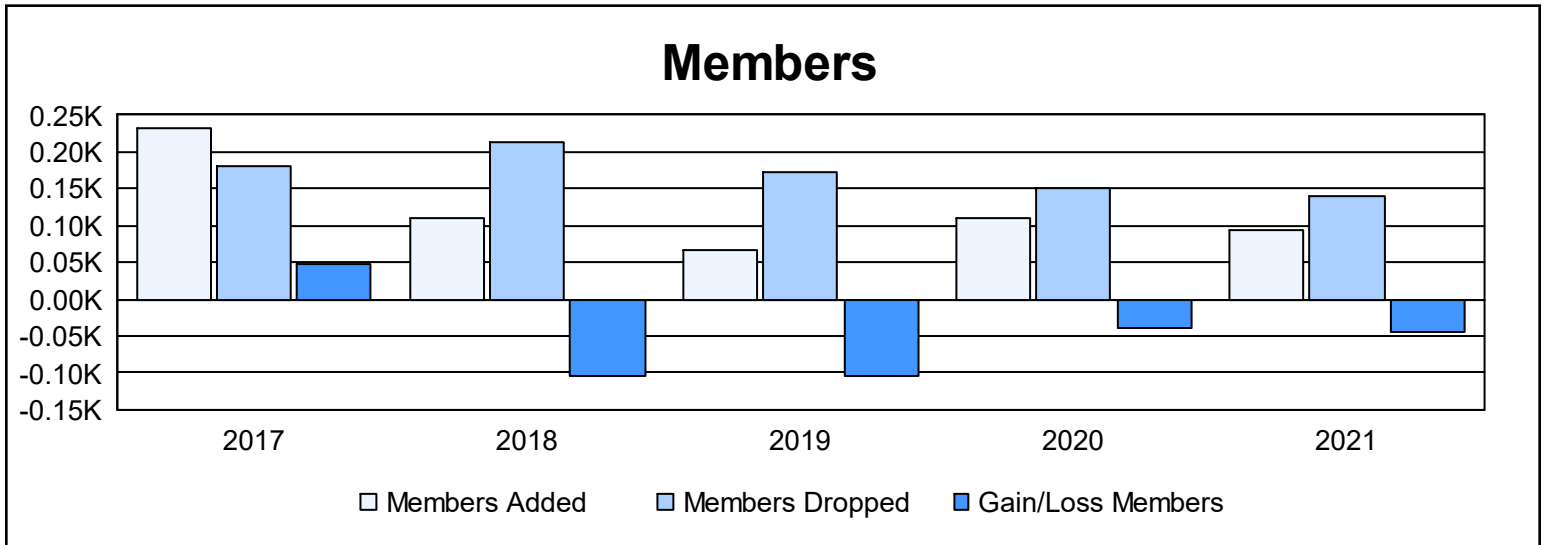

Year	New Clubs	Dropped Clubs	Gain/ Loss Clubs	New Members	Charter Members	Reinstate Members	Transfer Members	Total Member Added	Total Members Dropped	Gain/ Loss Members
2016-2017	2	1	1	119	76	8	28	231	182	49
2017-2018	0	5	-5	96	2	4	7	109	212	-103
2018-2019	0	4	-4	52	2	3	10	67	172	-105
2019-2020	0	3	-3	79	14	9	9	111	150	-39
2020-2021	1	2	-1	59	31	2	3	95	140	-45
<b>Average</b>	<b>1</b>	<b>3</b>	<b>-2</b>	<b>81</b>	<b>25</b>	<b>5</b>	<b>11</b>	<b>123</b>	<b>171</b>	<b>-49</b>

### Membership Composition June 2021 Cumulative