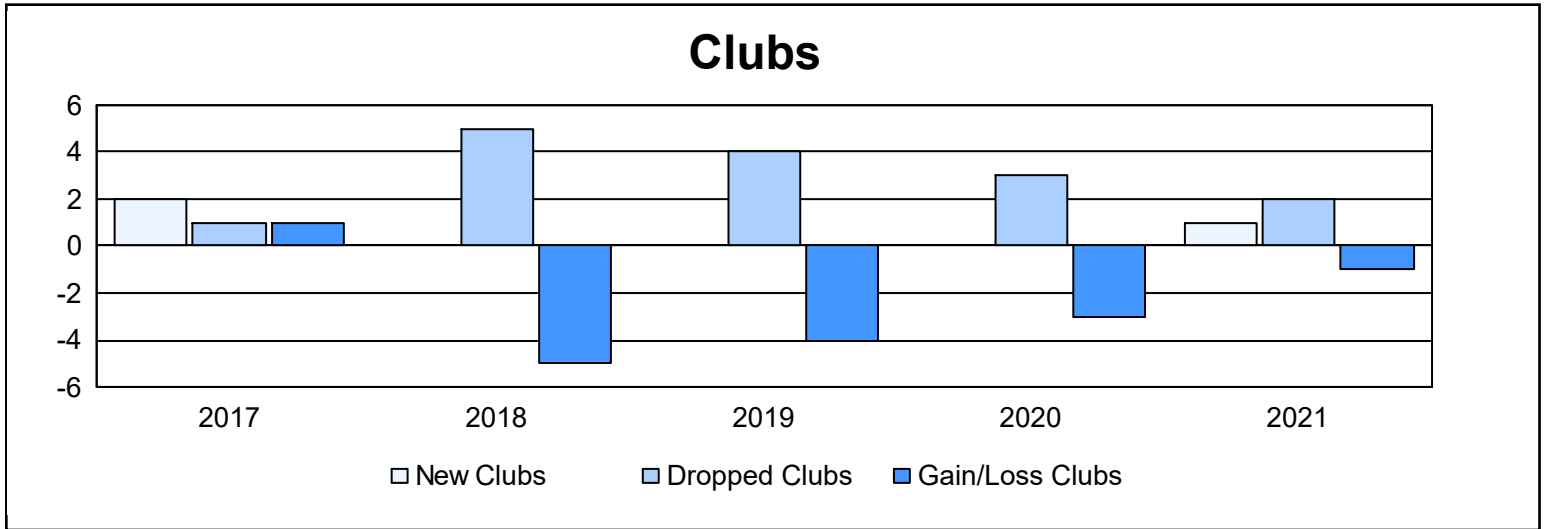

Year	New Clubs	Dropped Clubs	Gain/ Loss Clubs	New Members	Charter Members	Reinstate Members	Transfer Members	Total Member Added	Total Members Dropped	Gain/ Loss Members
2016-2017	2	1	1	119	76	8	28	231	182	49
2017-2018	0	5	-5	96	2	4	7	109	212	-103
2018-2019	0	4	-4	52	2	3	10	67	172	-105
2019-2020	0	3	-3	79	14	9	9	111	150	-39
2020-2021	1	2	-1	59	31	2	3	95	140	-45
<b>Average</b>	<b>1</b>	<b>3</b>	<b>-2</b>	<b>81</b>	<b>25</b>	<b>5</b>	<b>11</b>	<b>123</b>	<b>171</b>	<b>-49</b>

### Membership Composition June 2021 Cumulative